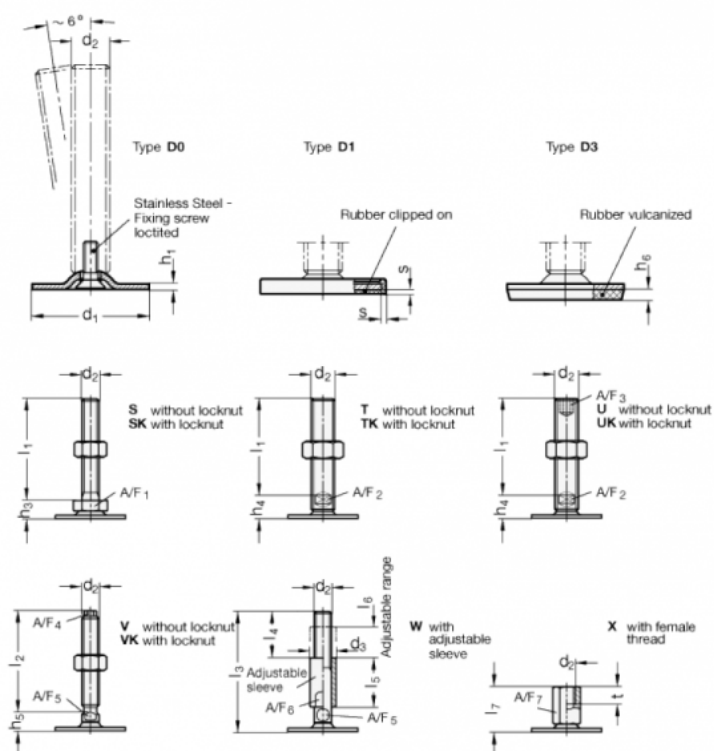

Article number: 204180M1050D3SK  
 Description: E+G levelling foot  
 GN 41-80-M10-50-D3-SK  
 Note: SK With nut, External hexagon at the bottom

## Measures

- A/F1 = 17
- d1 = 80
- d2 = M10
- h1 = 3
- h3 = 11
- h6 = 5
- l1 = 50
- s =